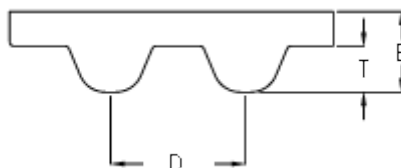

# Data Sheet

Article number: 602932750512

Description: Gates timing belt POWERGRIP®  
GTX 2600 8MX 20

## Measures

---

D (Pitch)	= 8
Height B mm	= 5.6
Height T mm	= 3.4
Length	= 2600
Number of teeth	= 325
Type	= 2600 8MX 20
Width	= 20